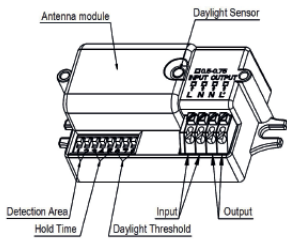

EXTRA INFORMATION

Only applicable for versions with .../ S