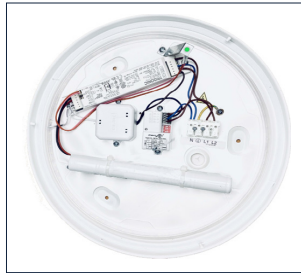

Emergency

OPTIONS

ACCESSORIES

SPECIFICATIONS

ITEM CODE	DESCRIPTION	W	LM	LM/W	KELVIN	CRI	INPUT CURRENT	LIFETIME L80B10
4605654	LED Bulkhead Polo IP44 8W 3000K Ø180mm	8	650	81	3000	≥80	0.08	50000
4605661	LED Bulkhead Polo IP44 8W 4000K Ø180mm	8	700	88	4000	≥80	0.08	50000
4608334	LED Bulkhead Polo G2 IP44 12W 3000K-6000K 3-CCT Ø280mm	12	1000-1100	83-92	3000/4000/6000	≥80	0.06	50000
4608334-S	LED Bulkhead Polo G2 IP44 12W 3000K-6000K 3-CCT Ø280mm Sensor	12	1000-1100	83-92	3000/4000/6000	≥80	0.06	50000
4608334-N	LED Bulkhead Polo G2 IP44 12W 3000K-6000K 3-CCT Ø280mm Emergency	12	1000-1100	83-92	3000/4000/6000	≥80	0.06	50000
4608334-SN	LED Bulkhead Polo G2 IP44 12W 3000K-6000K 3-CCT Ø280mm Sensor+Emergency	12	1000-1100	83-92	3000/4000/6000	≥80	0.06	50000
4608334-DS	LED Bulkhead Polo G2 IP44 12W 3000K-6000K 3-CCT Ø280mm Daylight Sensor	12	1000-1100	83-92	3000/4000/6000	≥80	0.06	50000
4608334-DSN	LED Bulkhead Polo G2 IP44 12W 3000K-6000K 3-CCT Ø280mm Daylight Sensor +Emergency	12	1000-1100	83-92	3000/4000/6000	≥80	0.06	50000
4608341	LED Bulkhead Polo G2 IP44 18W 3000K-6000K 3-CCT Ø360mm	18	1550-1700	86-94	3000/4000/6000	≥80	0.09	50000
4608341-S	LED Bulkhead Polo G2 IP44 18W 3000K-6000K 3-CCT Ø360mm Sensor	18	1550-1700	86-94	3000/4000/6000	≥80	0.09	50000
4608341-N	LED Bulkhead Polo G2 IP44 18W 3000K-6000K 3-CCT Ø360mm Emergency	18	1550-1700	86-94	3000/4000/6000	≥80	0.09	50000
4608341-SN	LED Bulkhead Polo G2 IP44 18W 3000K-6000K 3-CCT Ø360mm Sensor+Emergency	18	1550-1700	86-94	3000/4000/6000	≥80	0.09	50000
4608341-DS	LED Bulkhead Polo G2 IP44 18W 3000K-6000K 3-CCT Ø360mm Daylight Sensor	18	1550-1700	86-94	3000/4000/6000	≥80	0.09	50000
4608341-DSN	LED Bulkhead Polo G2 IP44 18W 3000K-6000K 3-CCT Ø360mm Daylight Sensor +Emergency	18	1550-1700	86-94	3000/4000/6000	≥80	0.09	50000
4608358	LED Bulkhead Polo G2 IP44 22W 3000K-6000K 3-CCT Ø410mm	22	1950-2150	89-98	3000/4000/6000	≥80	0.11	50000
4608358-S	LED Bulkhead Polo G2 IP44 22W 3000K-6000K 3-CCT Ø410mm Sensor	22	1950-2150	89-98	3000/4000/6000	≥80	0.11	50000
4608358-N	LED Bulkhead Polo G2 IP44 22W 3000K-6000K 3-CCT Ø410mm Emergency	22	1950-2150	89-98	3000/4000/6000	≥80	0.11	50000
4608358-SN	LED Bulkhead Polo G2 IP44 22W 3000K-6000K 3-CCT Ø410mm Sensor+Emergency	22	1950-2150	89-98	3000/4000/6000	≥80	0.11	50000
4608358-DS	LED Bulkhead Polo G2 IP44 22W 3000K-6000K 3-CCT Ø410mm Daylight Sensor	22	1950-2150	89-98	3000/4000/6000	≥80	0.11	50000
4608358-DSN	LED Bulkhead Polo G2 IP44 22W 3000K-6000K 3-CCT Ø410mm Daylight Sensor +Emergency	22	1950-2150	89-98	3000/4000/6000	≥80	0.11	50000

PRAGMALUX

All rights reserved. Pragmalux - PDL Lighting Group B.V. retains the right to modify product specifications without any prior notice or obligation and does not assume any liability for any consequences of using this document. Subject to errors and printing errors. Luminous flux tolerance: +/- 10%. Power consumption tolerance: +/- 10%.