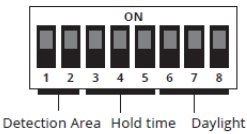

DIP Switch settings:

Detection Area (Sensitivity):

Hold time:

Daylight Threshold:

	1	2	
I	ON	ON	100%
II	ON	OFF	75%
III	OFF	ON	50%
IV	OFF	OFF	25%

	3	4	5	
I	ON	ON	ON	5s
II	ON	ON	OFF	30s
III	ON	OFF	ON	1min
IV	ON	OFF	OFF	3min
V	OFF	ON	ON	5min
VI	OFF	ON	OFF	10min
VII	OFF	OFF	ON	20min
VIII	OFF	OFF	OFF	30min

	6	7	8	
I	ON	ON	ON	2lux
II	ON	ON	OFF	10lux
III	OFF	ON	OFF	25lux
IV	ON	OFF	OFF	50lux
V	OFF	OFF	OFF	Disable*

Only applicable for versions with .../ DS