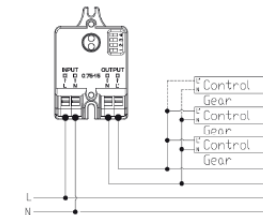

DIP Switch settings:

Hold time:

	1	2	3	4	Open (On)	Close (Off)
I	ON	ON	ON	ON	5lux	25lux
II	ON	ON	ON	OFF	10lux	50lux
III	ON	ON	OFF	ON	25lux	75lux
IV	ON	ON	OFF	OFF	50lux	100lux
V	ON	OFF	ON	OFF	100lux	200lux
VI	ON	OFF	OFF	OFF	150lux	300lux
VII	OFF	ON	OFF	OFF	200lux	400lux
VIII	OFF	OFF	OFF	OFF	Disable